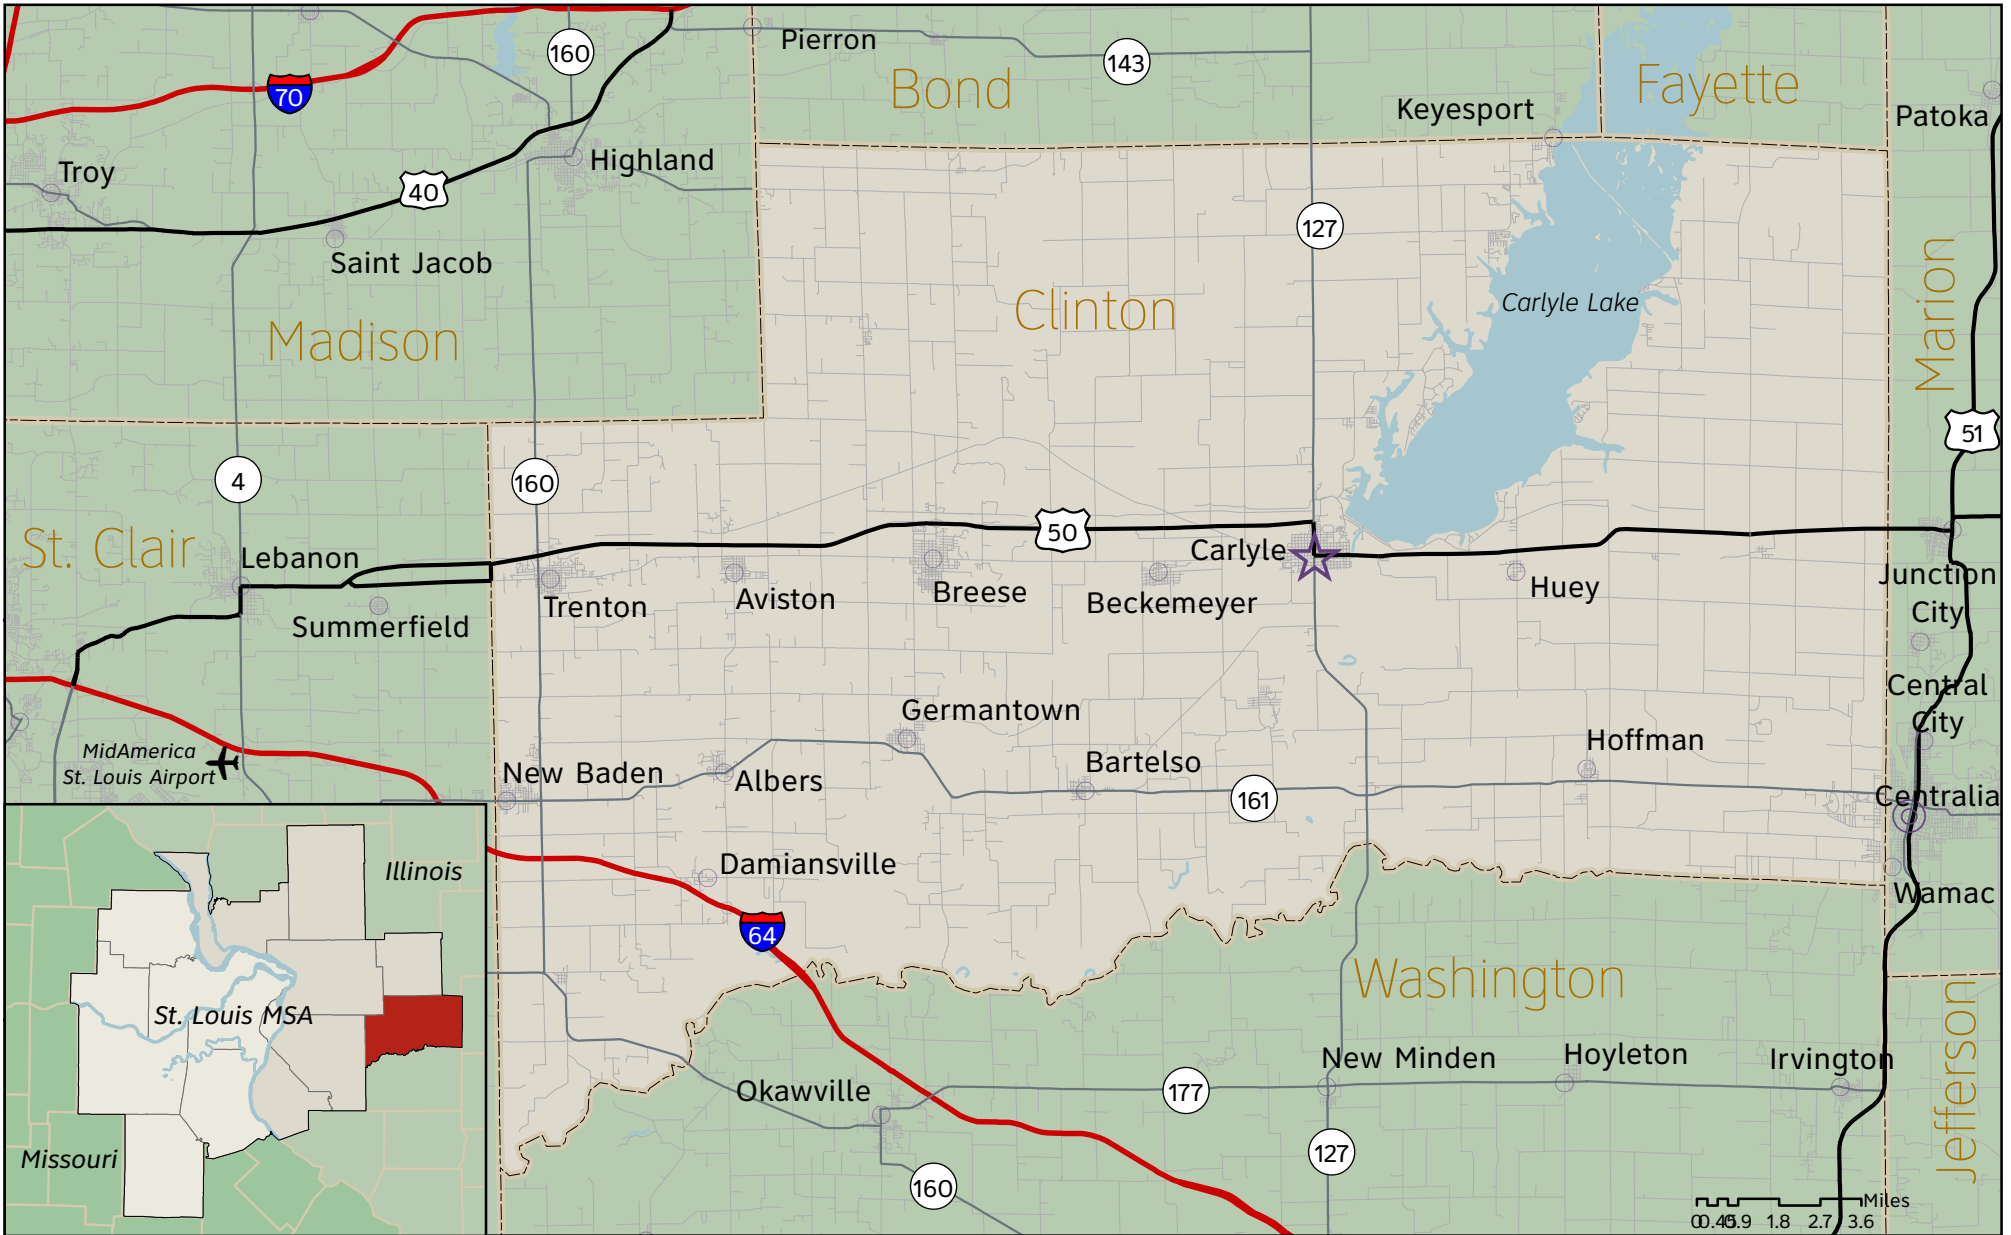

Clinton County, Illinois

St. Louis Regional Chamber
 One Metropolitan Square, Suite 1300 | St. Louis, MO 63102
 phone 314.231.5555 | fax 314.206.3244
www.stlregionalchamber.com

Population of Municipalities

- Less than 10,000
- 10,000 - 49,999
- ☆ 50,000 - 99,999
- ☆ County Seat - less than 10,000

Updated: 9/3/2013