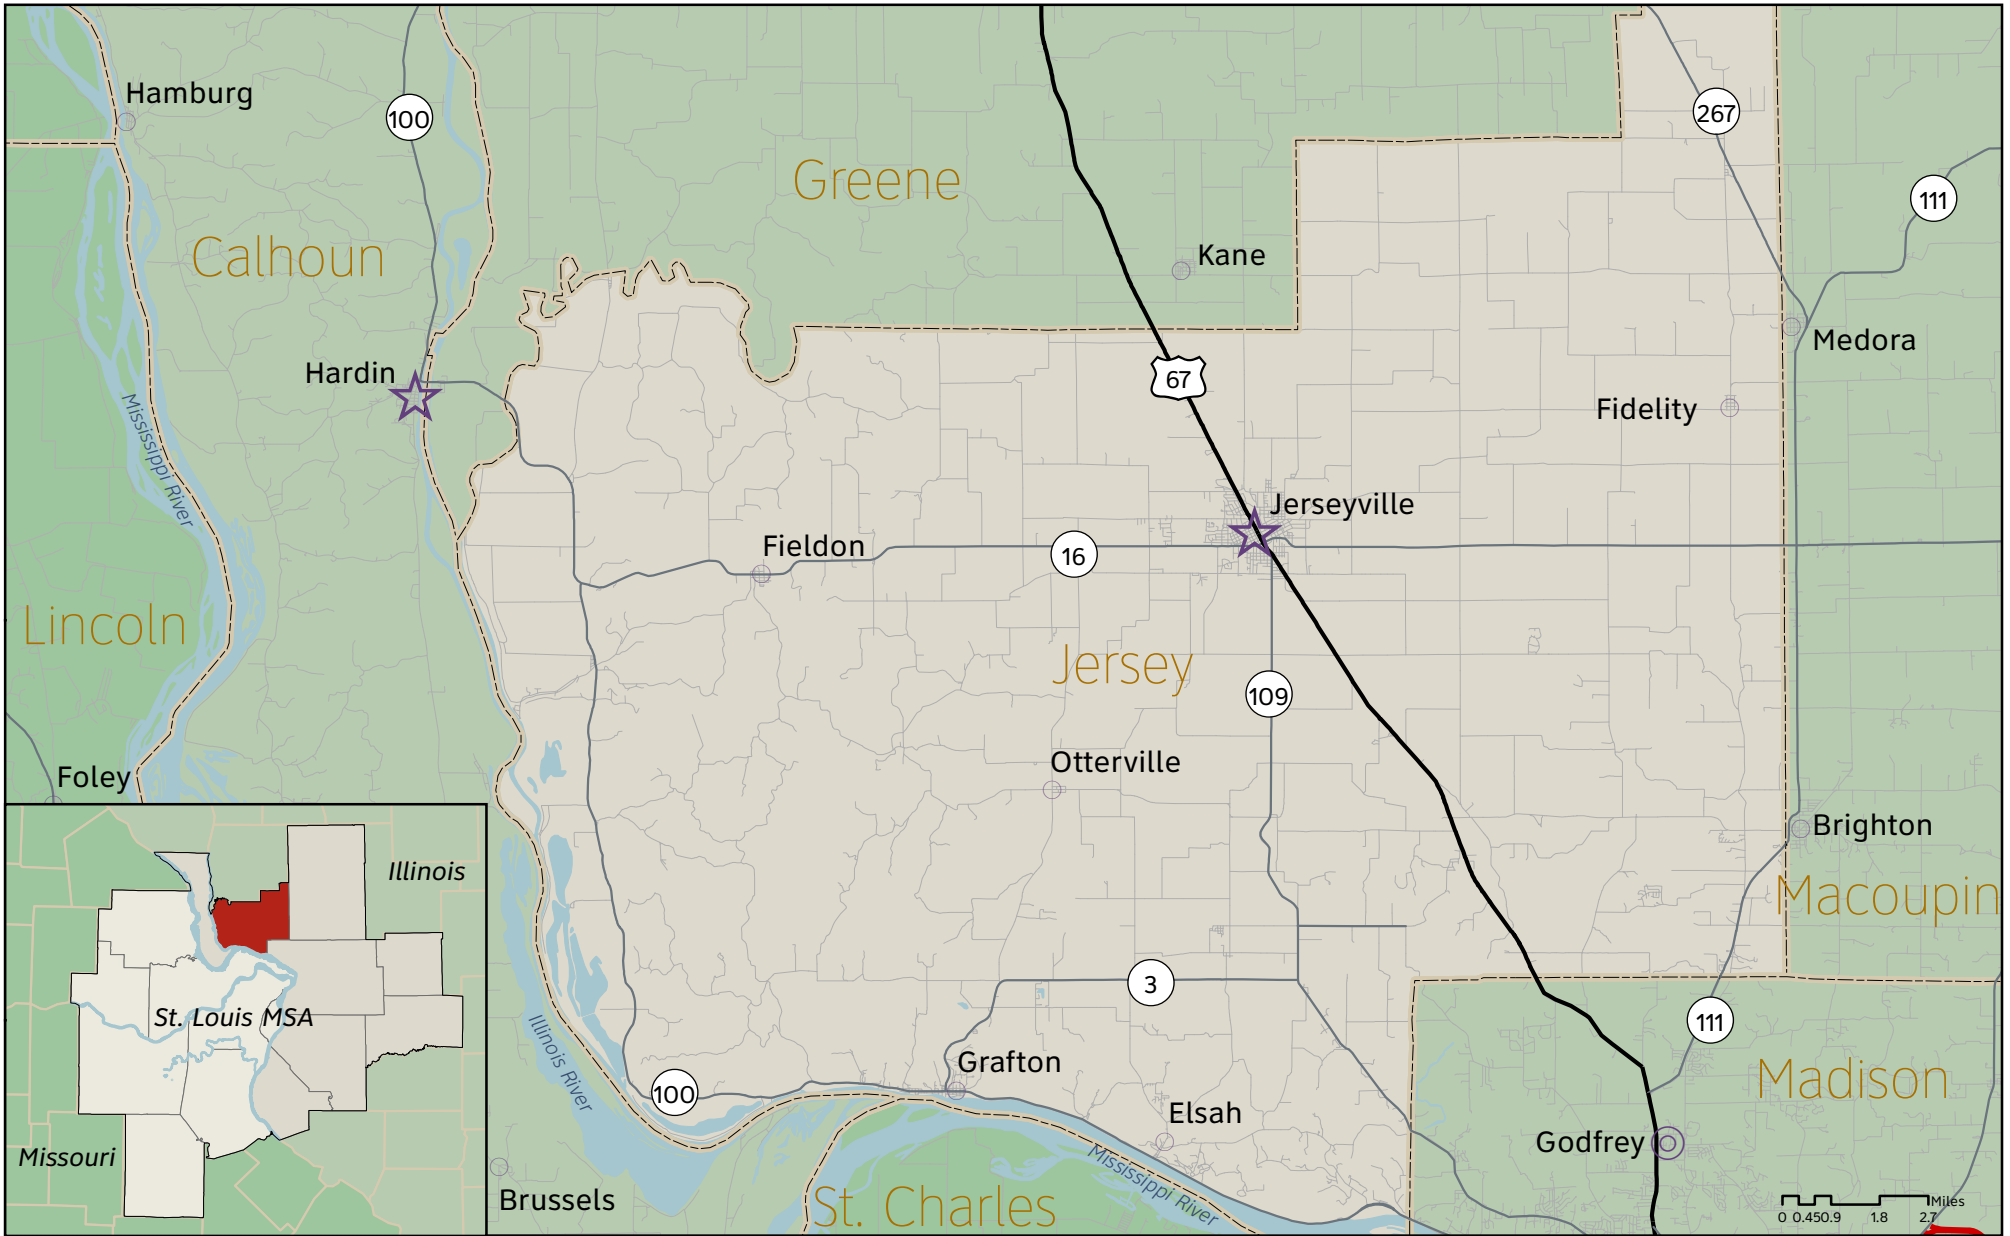

Jersey County, Illinois

St. Louis Regional Chamber
 One Metropolitan Square, Suite 1300 | St. Louis, MO 63102
 phone 314.231.5555 | fax 314.206.3244
www.stregionalchamber.com

Population of Municipalities

- Less than 10,000
- 10,000 - 49,999
- ☆ 50,000 - 99,999
- ☆ County Seat - less than 10,000

Updated: 9/3/2013