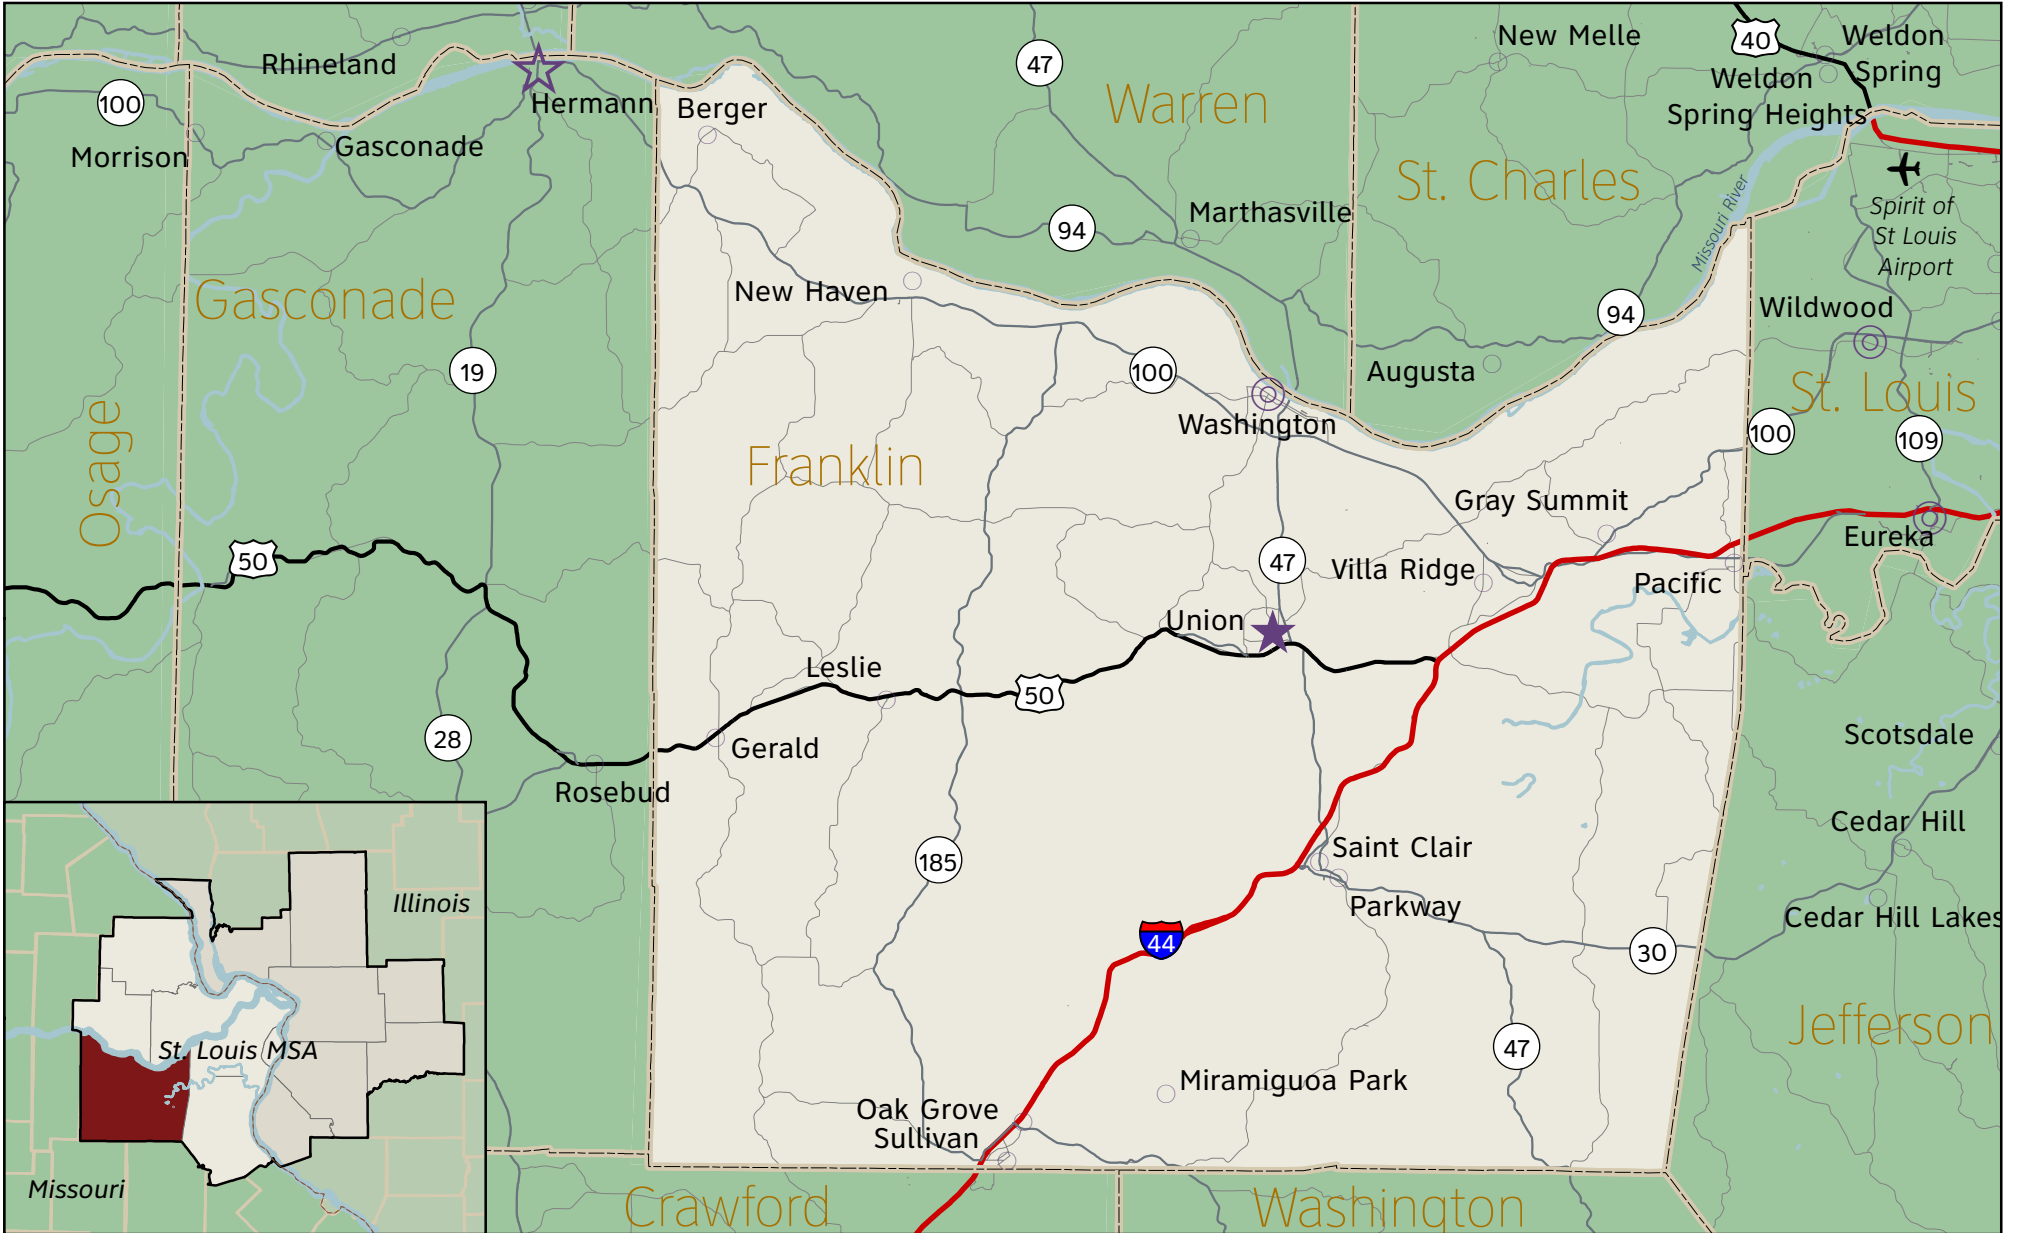

Franklin County, Missouri

One Metropolitan Square
 211 North Broadway, Suite 1300
 St. Louis, MO 63102
 314.231.5555
www.stlregionalchamber.com

Population of Municipalities

- | | | | |
|---|------------------|---|--------------------------------|
| ○ | Less than 10,000 | ☆ | County Seat - less than 10,000 |
| ◎ | 10,000 - 49,999 | ★ | County Seat - 10,000 - 49,999 |
| ● | 50,000 - 99,999 | ★ | County Seat - 50,000 - 99,999 |