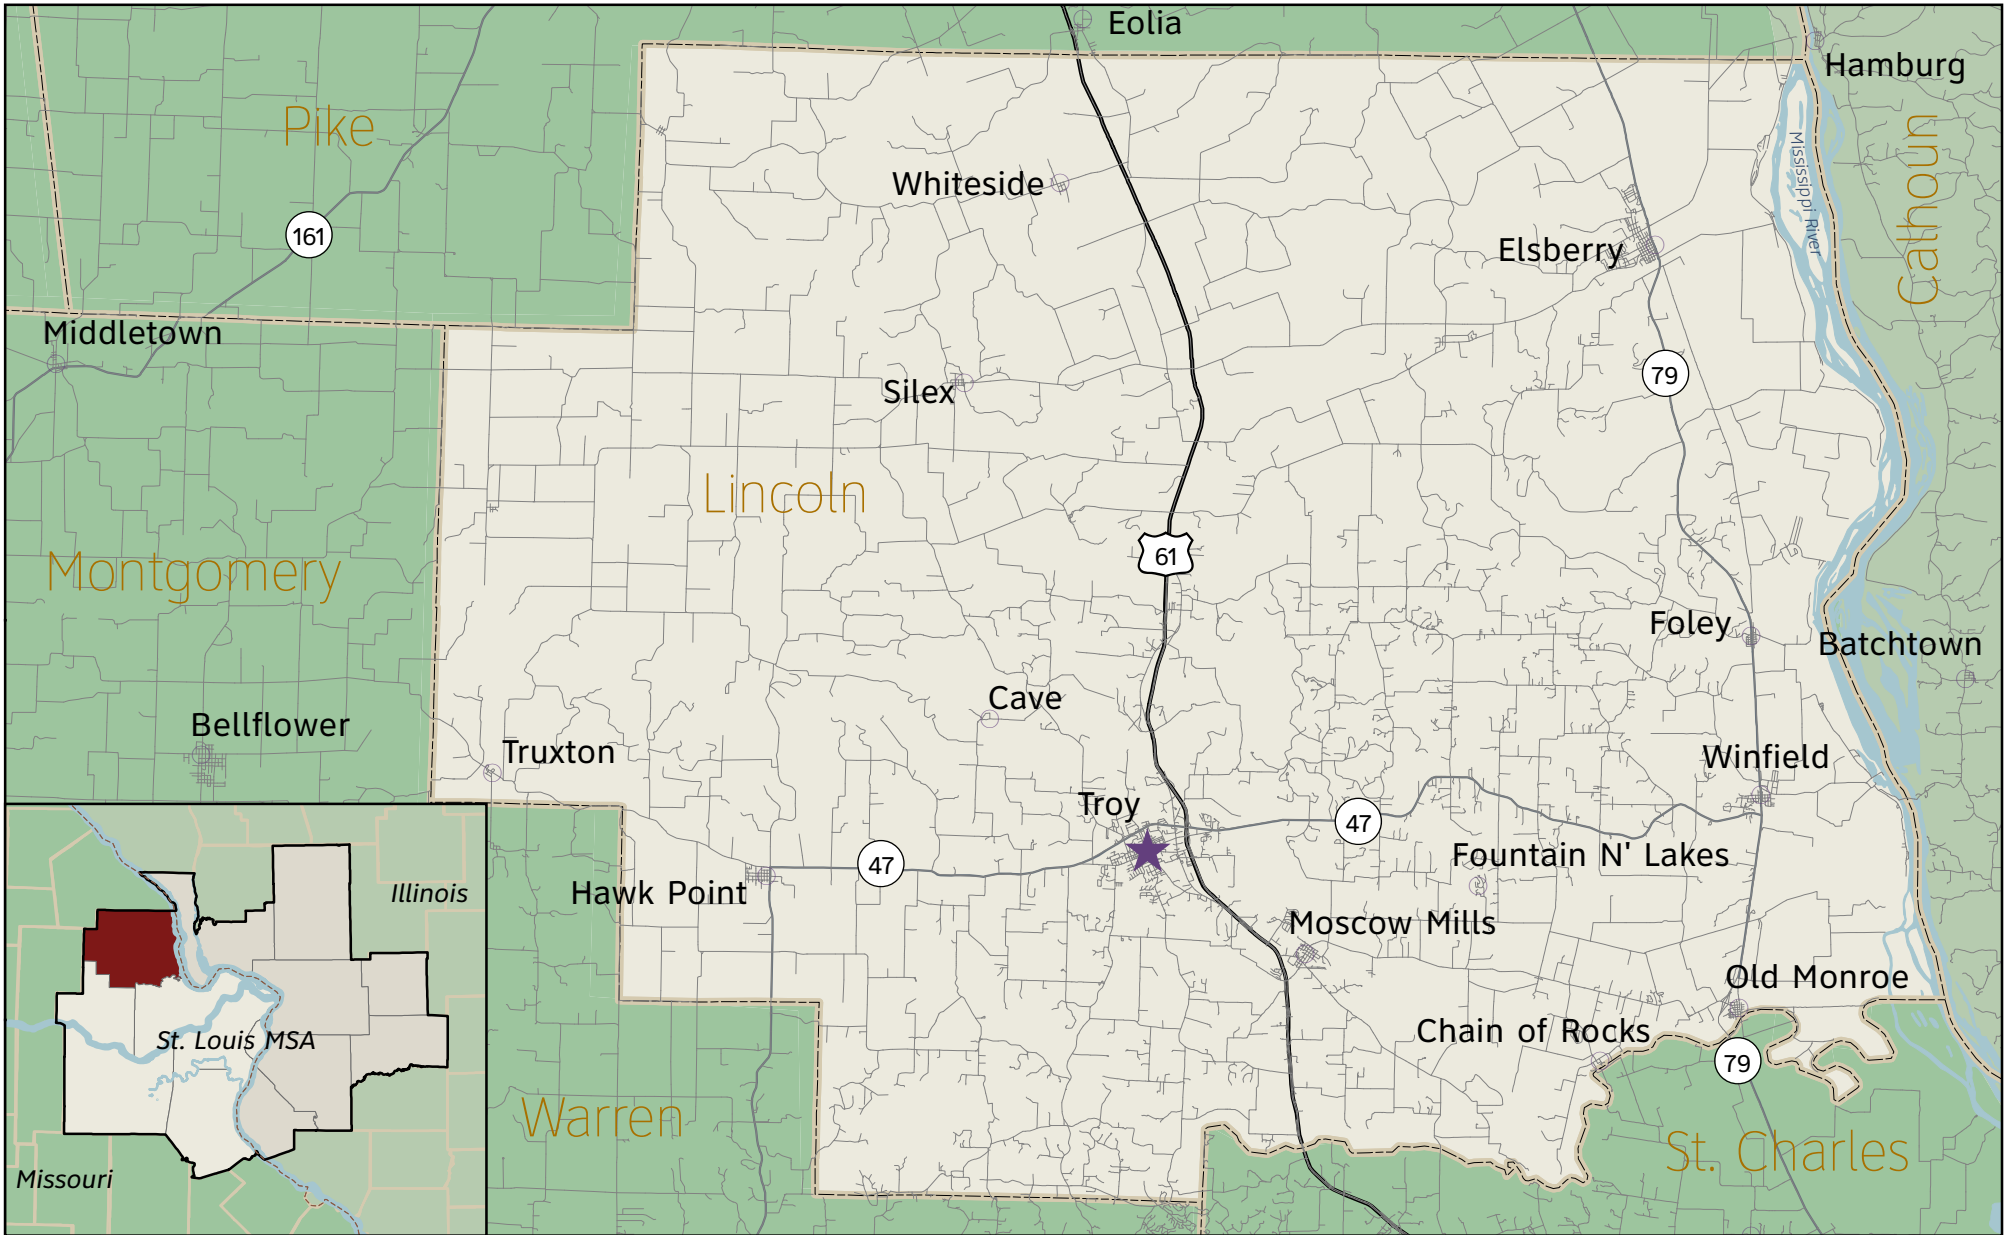

# Lincoln County, Missouri

One Metropolitan Square  
 211 North Broadway, Suite 1300  
 St. Louis, MO 63102  
 314.231.5555  
[www.stlregionalchamber.com](http://www.stlregionalchamber.com)

## Population of Municipalities

- |   |                  |   |                                |
|---|------------------|---|--------------------------------|
| ○ | Less than 10,000 | ☆ | County Seat - less than 10,000 |
| ◎ | 10,000 - 49,999  | ★ | County Seat - 10,000 - 49,999  |
| ● | 50,000 - 99,999  | ★ | County Seat - 50,000 - 99,999  |